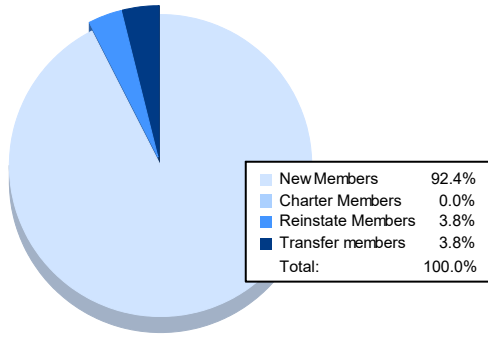

Year	New Clubs	Dropped Clubs	Gain/ Loss Clubs	New Members	Charter Members	Reinstate Members	Transfer Members	Total Member Added	Total Members Dropped	Gain/ Loss Members
2017-2018	0	1	-1	109	4	3	21	137	191	-54
2018-2019	1	2	-1	82	24	8	5	119	146	-27
2019-2020	0	0	0	55	1	5	13	74	125	-51
2020-2021	2	1	1	102	38	5	27	172	115	57
2021-2022	0	0	0	73	0	3	3	79	142	-63
<b>Average</b>	<b>1</b>	<b>1</b>	<b>0</b>	<b>84</b>	<b>13</b>	<b>5</b>	<b>14</b>	<b>116</b>	<b>144</b>	<b>-28</b>

### Membership Composition June 2022 Cumulative